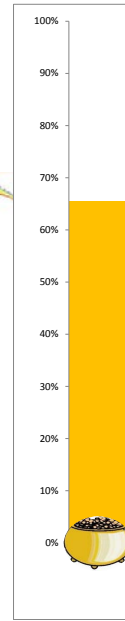

Century Campaign
Progress Meter
Pre-Construction Phase

Campaign Goal: $ 43,836.35
Goal Completed!!

Century Campaign
Progress Meter
Phase I

Campaign Goal: $ 390,000.00
Funds Raised to Date: $ 255,153.56

65.42%