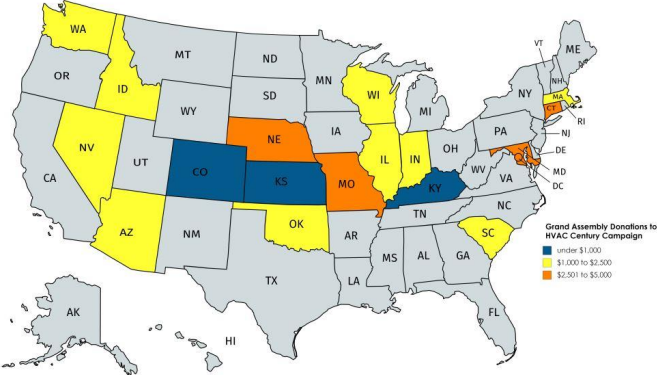

Century Campaign
Progress Meter
Pre-Construction Phase

Campaign Goal: \$ 43,836.35
Goal Completed!!

Century Campaign
Progress Meter
Phase I

Campaign Goal: \$ 390,000.00
Funds Raised to Date: \$ 255,153.56

65.42%

Grand Assembly Donations

Supreme Family & Individual Donations

Percentage of Assemblies In a Jurisdiction that have donated.

**Calculations based on the number of Assemblies in a jurisdiction that have donated compared to the number of Assemblies in that jurisdiction.