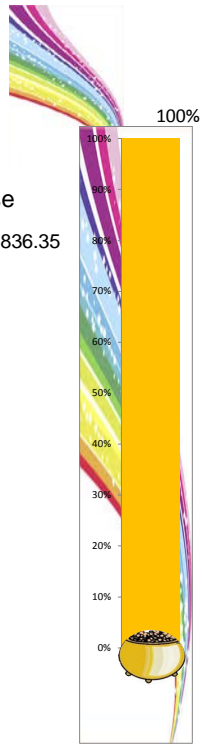

Century Campaign
Progress Meter
Pre-Construction Phase

Campaign Goal: \$ 43,836.35
Goal Completed!!

Century Campaign
Progress Meter
Phase I

Campaign Goal: \$ 390,000.00
Funds Raised to Date: \$ 255,153.56

65.42%

Grand Assembly Donations

Supreme Family & Individual Donations

Percentage of Assemblies In a Jurisdiction that have donated.

**Calculations based on the number of Assemblies in a jurisdiction that have donated compared to the number of Assemblies in that jurisdiction.