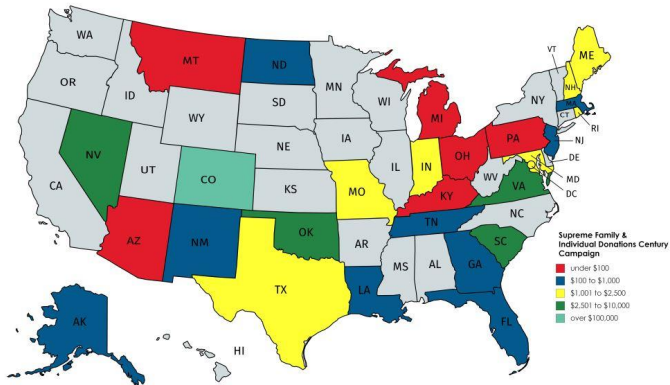

Century Campaign
Progress Meter
Pre-Construction Phase

Campaign Goal: \$ 43,836.35
Goal Completed!!

Century Campaign
Progress Meter
Phase I

Campaign Goal: \$ 390,000.00
Funds Raised to Date: \$ 255,153.56

65.42%

Grand Assembly Donations

Supreme Family & Individual Donations

Percentage of Assemblies In a Jurisdiction that have donated.

**Calculations based on the number of Assemblies in a jurisdiction that have donated compared to the number of Assemblies in that jurisdiction.