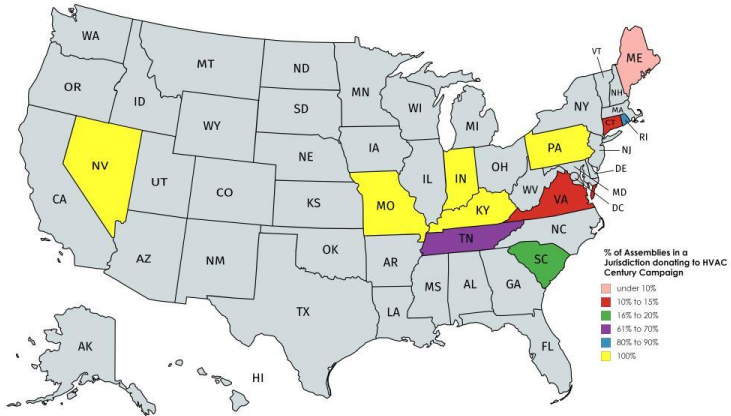

65.42%

Grand Assembly Donations

Supreme Family & Individual Donations

Percentage of Assemblies In a Jurisdiction that have donated.

**Calculations based on the number of Assemblies in a jurisdiction that have donated compared to the number of Assemblies in that jurisdiction.